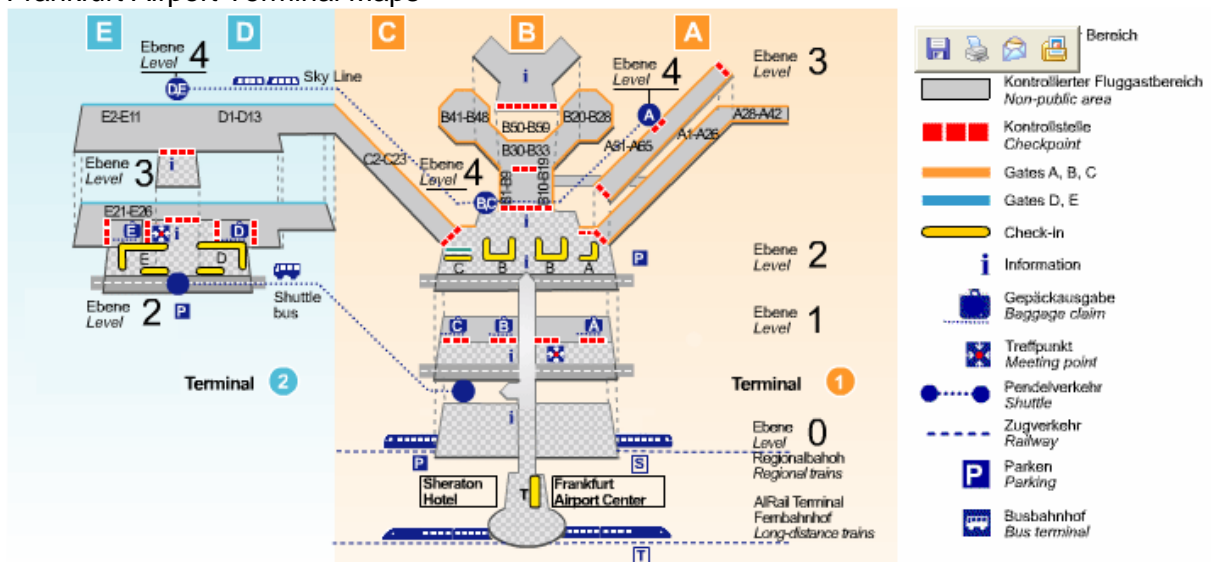

### From Frankfurt Airport to Schwäbisch Hall

**Meeting point at Frankfurt Airport: Meeting point at Terminal 1, section B, level 1** 

Shuttle users arriving at Terminal 2 are requested to take the skyline train (level 4) to Terminal 1.

**Departure time:** Saturday, 25.8.2007: 7:15 p.m.

Sunday, 26.8.2007: 11:45 a.m.

Sunday, 26.8.2007: 5:45 p.m.

In case all shuttle users arrive at the meeting point before departure time, the shuttle might depart earlier.

### Frankfurt Airport Terminal Maps

### From Schwäbisch Hall to Frankfurt Airport

**Meeting point in Schwäbisch Hall: to be determined and communicated at the conference**

**Departure time:** Wednesday, 29.8.2007: 7.30 a.m.

Thursday, 30.8.2007: 6 a.m.